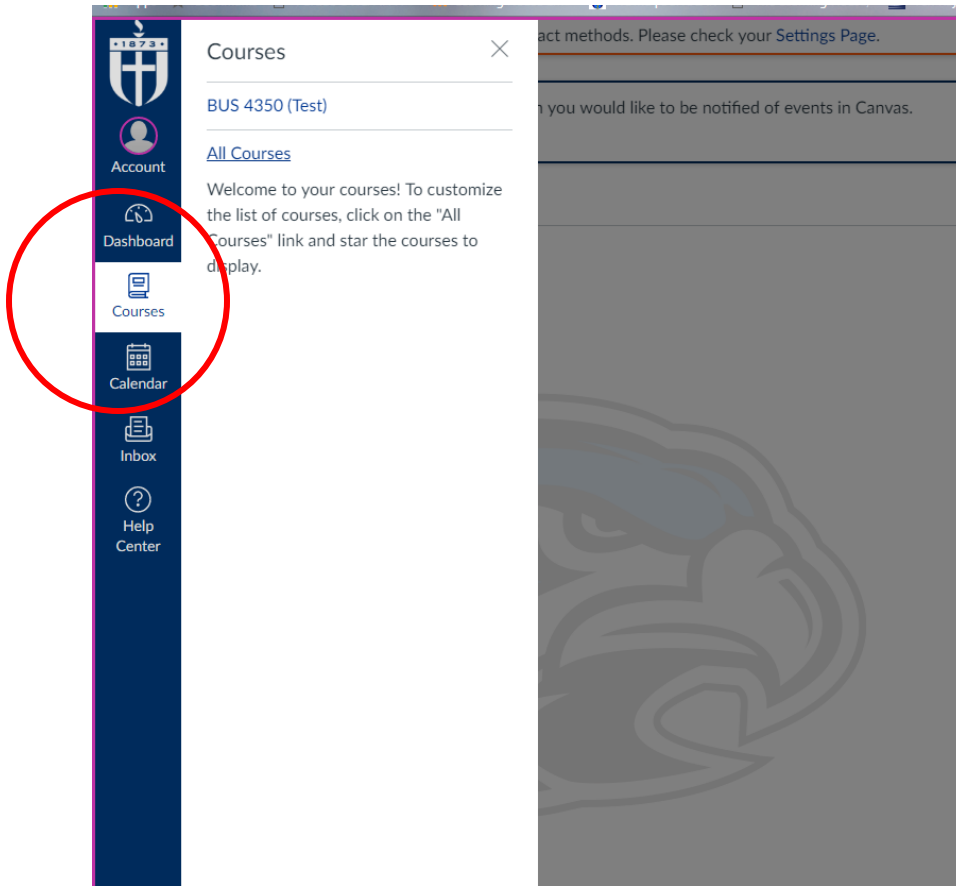

Log into Canvas as usual.

Select Courses from the side bar on the left. Then select “All Courses.”

Then you will see the courses that have ended. Select the desired course and you can see your final grades and feedback.