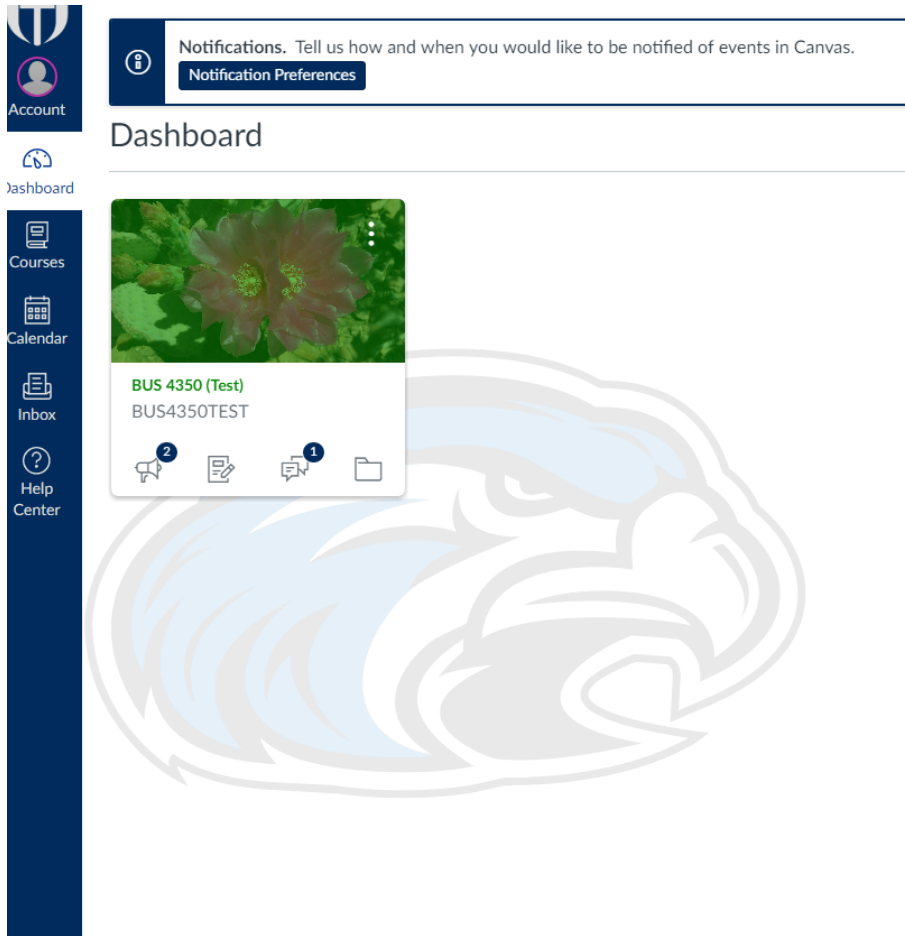

Log into Canvas as usual.

Select Courses from the side bar on the left. Then select “All Courses.”

Then you will see the courses that have ended. Select the desired course and you can see your final grades and feedback.